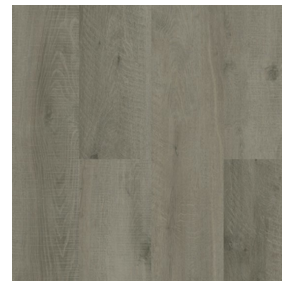

3CM Quartz Ash Gray
Primary Bathroom countertops

MUELLER

3CM Quartz Ash Gray
Bathroom 2 countertops

AO Midwest - Avenel Collection Beige 12x24
Bathroom 2 flooring

MARRAZI Artezen - Metallic Vibe - Hex 1.5
Bathroom 2 flooring

Mohawk Enriched Texture
819 Quiet Alcove
Upstairs Bedrooms and Closets

VINYL READERS SOUTHERN TRADITIONS
Beltway Collection - Acres 9x60
Throughout home excluding full bathrooms

PPG Delicate White
Trim Paint Throughout